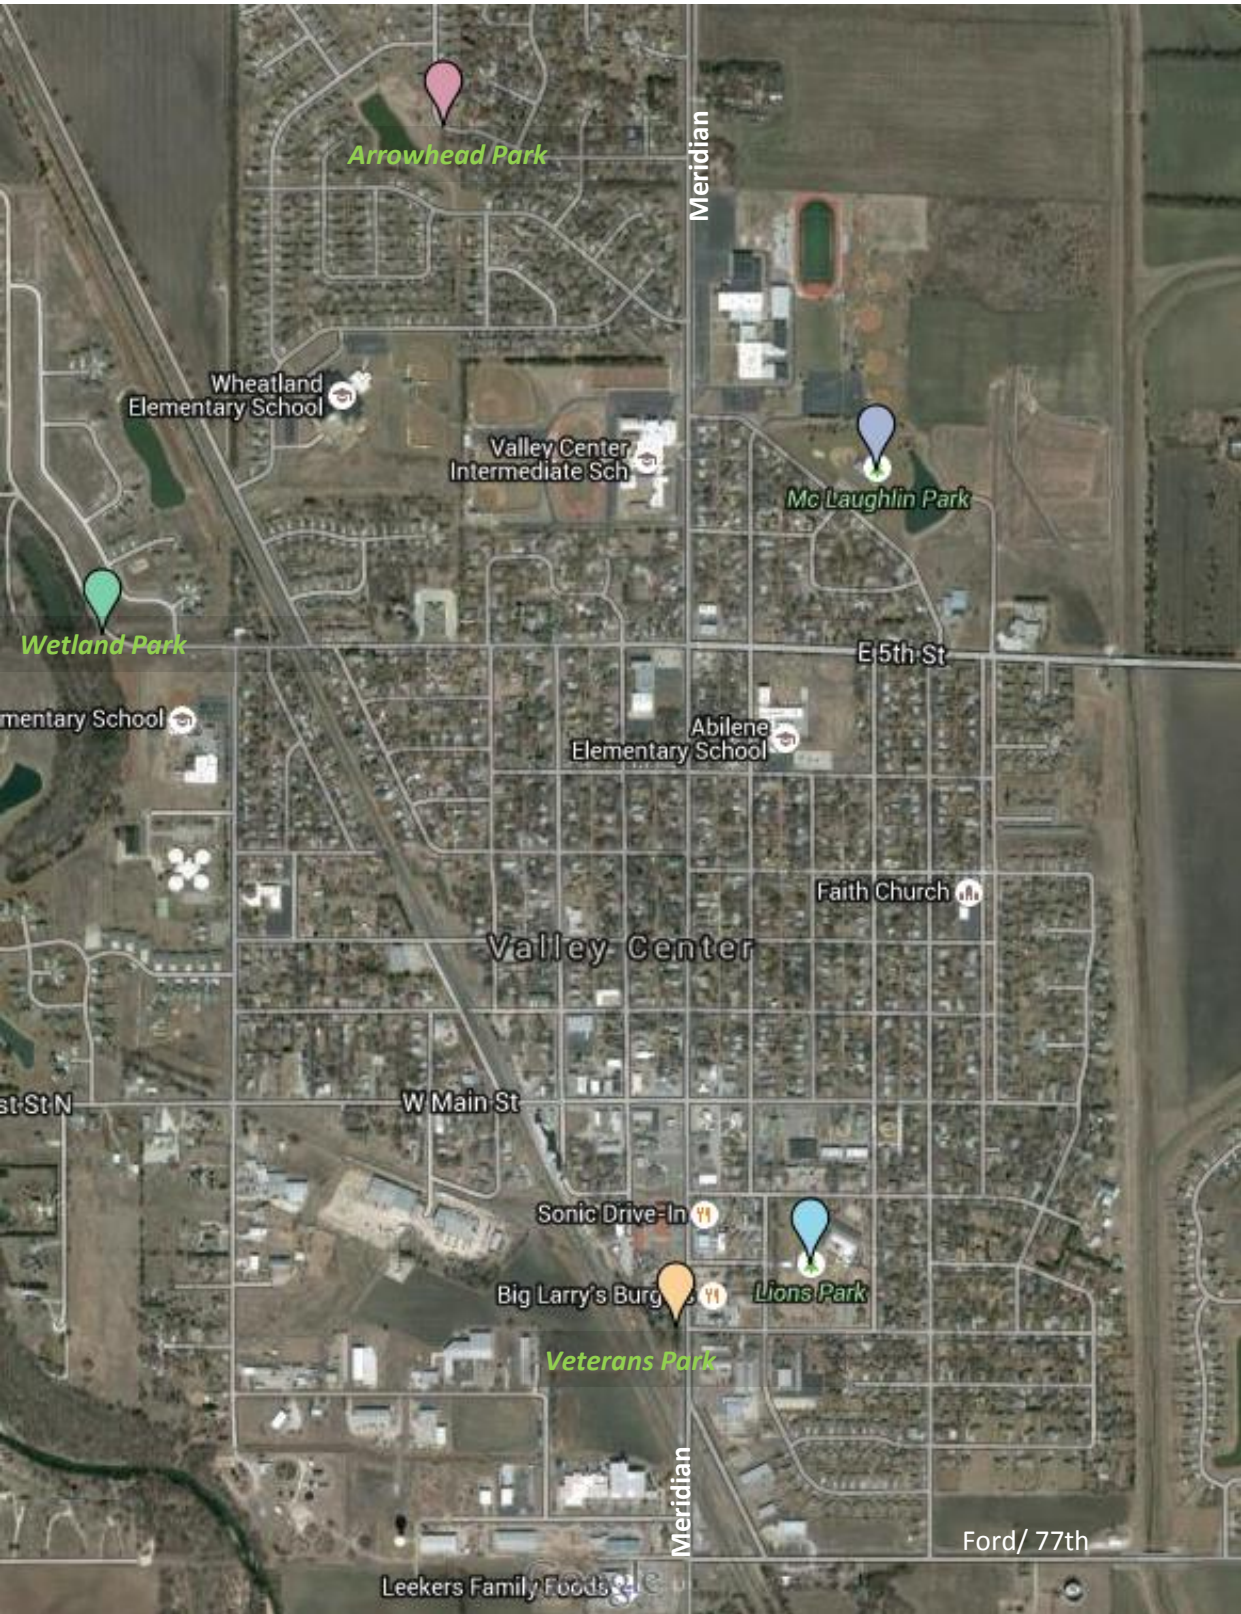

City of Valley Center Park Map

- Lions Park
316 S Park
- McLaughlin Park
716 McLaughlin
- Veterans Park
337 S Meridian
- Arrowhead Park
1035 Parkway
- Wetland Park
831 W 5th